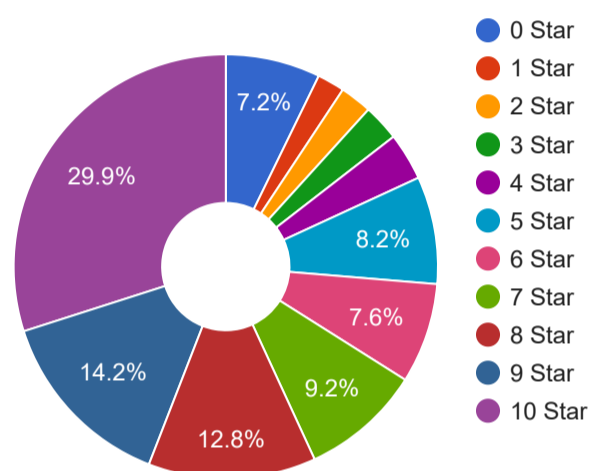

Student's Administration Ratings

Sl	Question	AVG
1	Responsiveness to your issues by Principal	6.46
2	Responsiveness to your issues by Vice Principal	7.17
3	Responsiveness to your issues by Head of the Department	8.73
4	Responsiveness to your issues by Library Staff	7.43
5	Responsiveness to your issues by Office Staff	5.81
6	Degree of Satisfaction with the Fee Structure	6.33
7	Notice Board Updation	7.53
8	Staff Politeness and Support	6.56
9	Cleanliness and Maintenance of the Campus	7.88
Average		7.1

Avarage Ratings in Pie Chart

Avarage Report

Student's Computer Facilities Ratings

Sl	Question	AVG
1	Timings of Computer Lab	6.22
2	Adequacy of Softwares loaded on PC	6.07
3	Internet Facility	6.43
4	Language Laboratory	5.79
Average		6.13