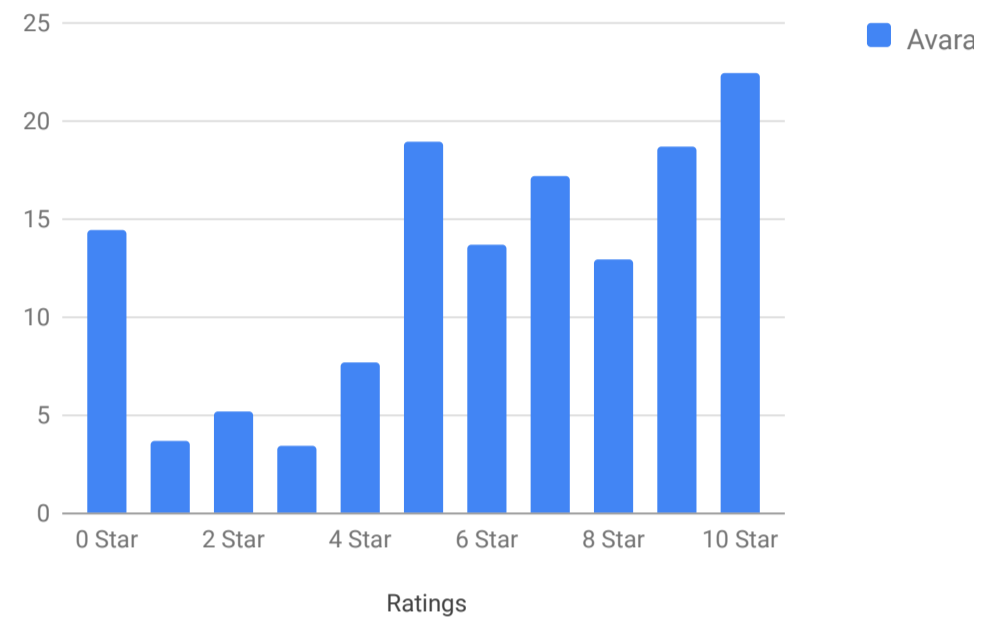

Avarage Report