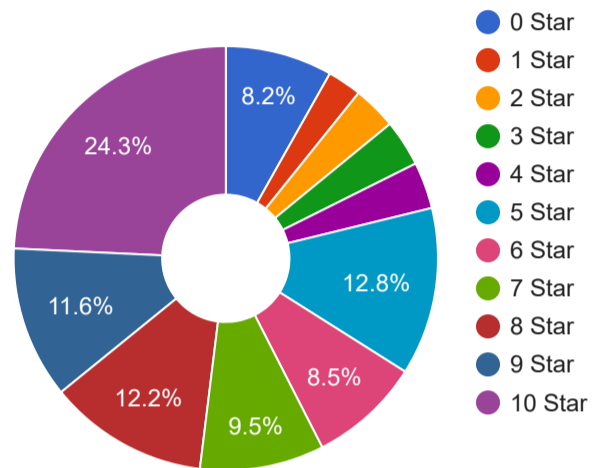

Avarage Report

Avarage Ratings in Pie Chart

Student's Infrastructure Ratings

Sl	Question	AVG
1	Adequacy and effectiveness of Teaching Aids used (LCD/OHP/White Board)	6.78
2	General Environment	7.72
3	Boys/Girls Common Room	4.99
4	Sport Facilities	6.37
5	Scope for Cultural Activities	7.14
Average		6.6

Average Ratings in Pie Chart

Average Report

Student's Library Ratings

Sl	Question	AVG
1	Timely delivery of Books	7.61
2	Quality of Books	7.57
3	Adequacy of Books for all Subjects	7.24
4	Availability of Journals	7.28
5	Availability of proper sitting arrangements	7.91
6	Timings of Library	7.8
7	Support and Cooperation of the Library Staff	7.78
8	Availability of Reference Books	7.52
9	Digital Virtual Library	6.26
Average		7.44