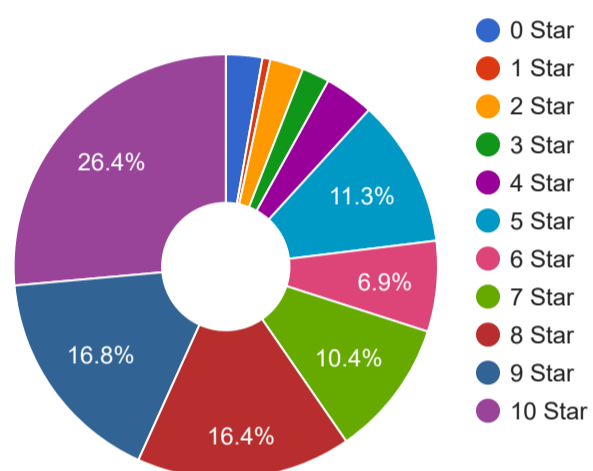

Student's Library Ratings

Sl	Question	AVG
1	Timely delivery of Books	7.61
2	Quality of Books	7.57
3	Adequacy of Books for all Subjects	7.24
4	Availability of Journals	7.28
5	Availability of proper sitting arrangements	7.91
6	Timings of Library	7.8
7	Support and Cooperation of the Library Staff	7.78
8	Availability of Reference Books	7.52
9	Digital Virtual Library	6.26
Average		7.44

Average Ratings in Pie Chart