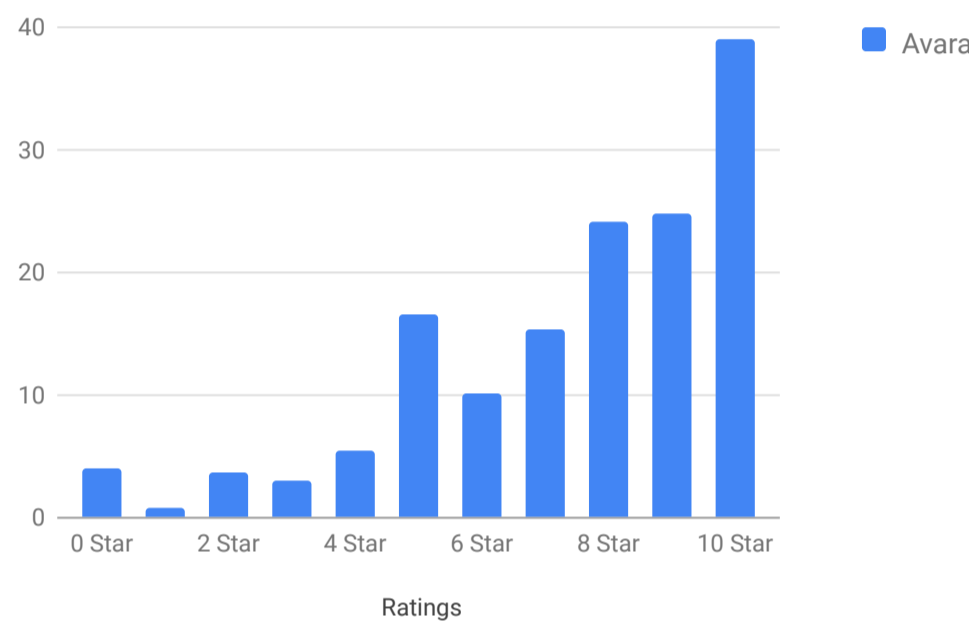

Average Report