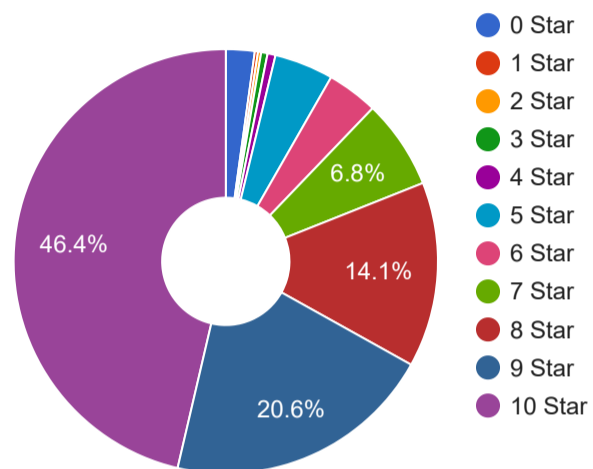

Avarage Report

Avarage Ratings in Pie Chart

Student's You as a Student Ratings

Sl	Question	AVG
1	Punctuality	8.36
2	Showing up in Campus in Uniform	9.04
3	Discipline within the Campus	8.7
4	Attitudes towards Classmates and Staff Members	8.5
5	Initiative for various activities in the Institute	7.99
6	Timely Submission of Assignments	8.99
Average		8.6

Average Ratings in Pie Chart

Average Report

Achinta Kumar Saikia (Department of Economics)

Sl	Question	0*	1*	2*	3*	4*	5*	6*	7*	8*	9*	10*	AVG
1	Knowledge	0	0	0	0	0	0	0	0	1	1	2	9.25
2	Adequacy	0	0	0	1	0	0	0	0	0	1	2	8
3	Responsive	1	1	0	0	0	0	0	0	0	0	2	5.25
4	Material	0	0	1	0	0	0	0	1	0	0	2	7.25
5	Regularity	2	0	0	0	0	0	0	0	1	0	1	4.5