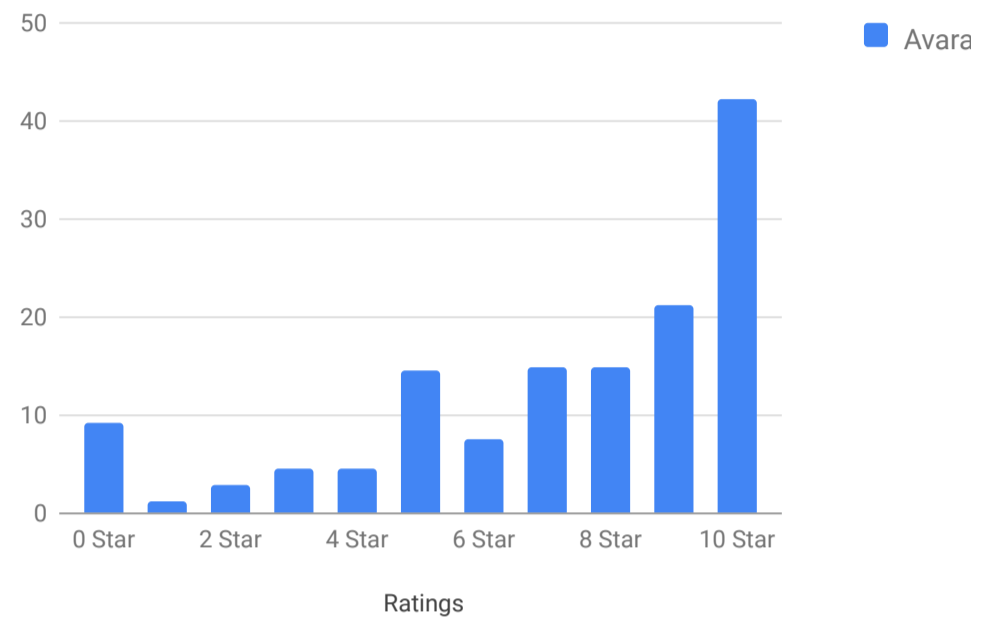

Student's Security Ratings

Sl	Question	AVG
1	Security of the Campus	7.69
2	Support and Cooperation of the Security Staff	6.98
3	Security of the Students Materials	6.91
Average		7.19

Avarage Report

Avarage Ratings in Pie Chart