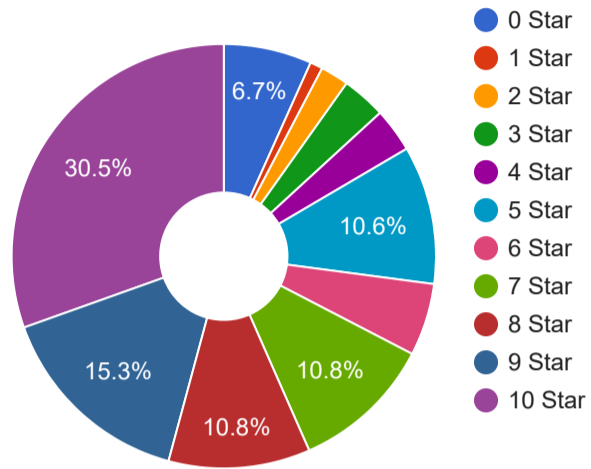

Average Ratings in Pie Chart

Average Report

Student's Library Ratings

Sl	Question	AVG
1	Timely delivery of Books	7.61
2	Quality of Books	7.57
3	Adequacy of Books for all Subjects	7.24
4	Availability of Journals	7.28
5	Availability of proper sitting arrangements	7.91
6	Timings of Library	7.8
7	Support and Cooperation of the Library Staff	7.78
8	Availability of Reference Books	7.52
9	Digital Virtual Library	6.26
Average		7.44

Average Ratings in Pie Chart

Average Report

Student's Parking Ratings

Sl	Question	AVG
1	Parking Facilities	7.84
Average		7.84

Avarage Report

Avarage Ratings in Pie Chart

Student's Security Ratings

Sl	Question	AVG
1	Security of the Campus	7.69
2	Support and Cooperation of the Security Staff	6.98
3	Security of the Students Materials	6.91
Average		7.19

Avarage Report

Avarage Ratings in Pie Chart

Student's You as a Student Ratings

Sl	Question	AVG
1	Punctuality	8.36
2	Showing up in Campus in Uniform	9.04
3	Discipline within the Campus	8.7
4	Attitudes towards Classmates and Staff Members	8.5
5	Initiative for various activities in the Institute	7.99
6	Timely Submission of Assignments	8.99
Average		8.6