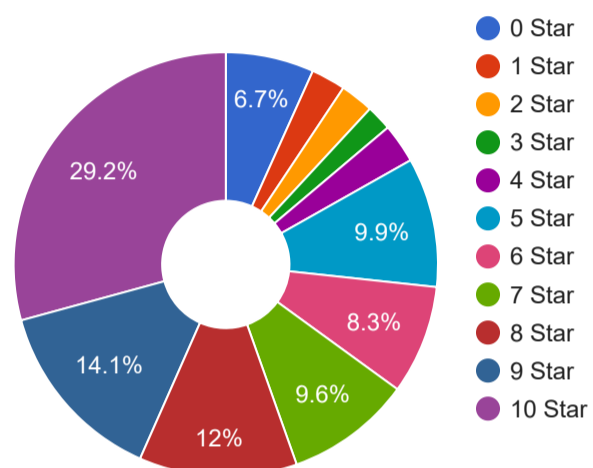

Avarage Ratings in Pie Chart

Avarage Report

Student's Computer Facilities Ratings

Sl	Question	AVG
1	Timings of Computer Lab	6.22
2	Adequacy of Softwares loaded on PC	6.07
3	Internet Facility	6.43
4	Language Laboratory	5.79
Average		6.13

Avarage Ratings in Pie Chart

Avarage Report

Student's General Observations Ratings

Sl	Question	AVG
1	Effectiveness of delivery of lectures	7.73
2	Availability of Faculty after class hours for guidance	7.28
3	Transparency & Fairness of Evaluation System/Internal Examinations	7.46
4	Completion of course on time	7.5
5	Degree of Satisfaction with Conference & Seminars	7.23
6	Conduct of Educational Visits	6.26
7	Career Counselling	6.09
Average		7.08

Avarage Report

Avarage Ratings in Pie Chart

Student's Infrastructure Ratings

Sl	Question	AVG
1	Adequacy and effectiveness of Teaching Aids used (LCD/OHP/White Board)	6.78
2	General Environment	7.72
3	Boys/Girls Common Room	4.99
4	Sport Facilities	6.37
5	Scope for Cultural Activities	7.14
Average		6.6