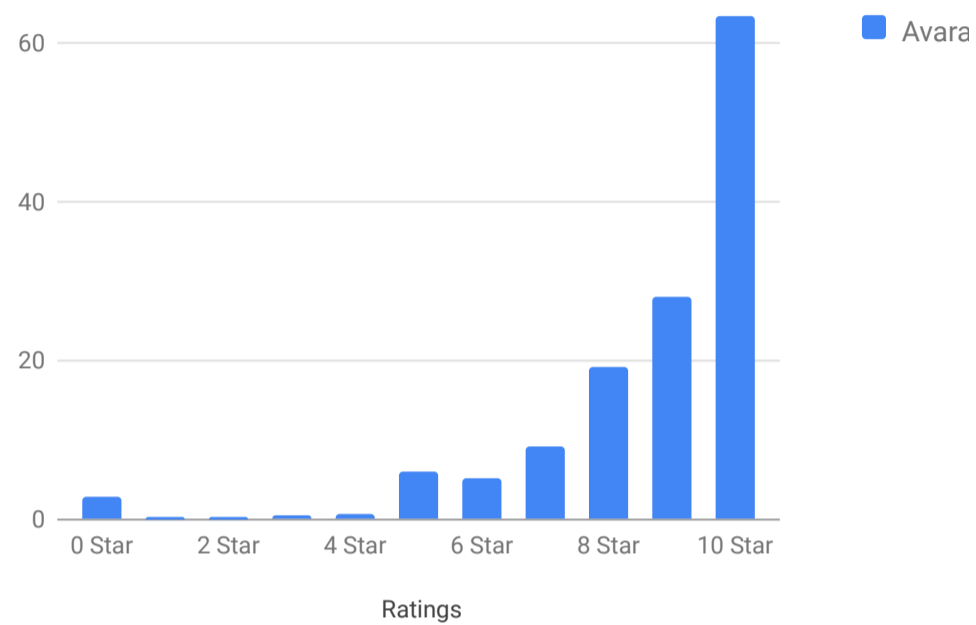

Avarage Report

Avarage Ratings in Pie Chart

Student's You as a Student Ratings

Sl	Question	AVG
1	Punctuality	8.36
2	Showing up in Campus in Uniform	9.04
3	Discipline within the Campus	8.7
4	Attitudes towards Classmates and Staff Members	8.5
5	Initiative for various activities in the Institute	7.99
6	Timely Submission of Assignments	8.99
Average		8.6

Average Ratings in Pie Chart

Average Report

Achinta Kumar Saikia (Department of Economics)

Sl	Question	0*	1*	2*	3*	4*	5*	6*	7*	8*	9*	10*	AVG
1	Knowledge	0	0	0	0	0	0	0	0	1	1	2	9.25
2	Adequacy	0	0	0	1	0	0	0	0	0	1	2	8
3	Responsive	1	1	0	0	0	0	0	0	0	0	2	5.25
4	Material	0	0	1	0	0	0	0	1	0	0	2	7.25
5	Regularity	2	0	0	0	0	0	0	0	1	0	1	4.5