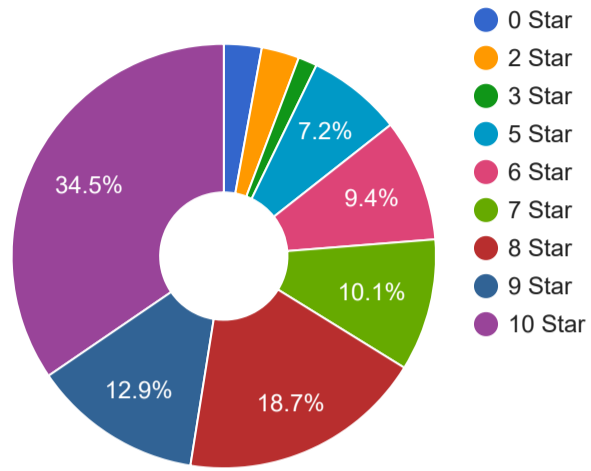

Average Ratings in Pie Chart

Average Report

Student's Library Ratings

Sl	Question	AVG
1	Timely delivery of Books	7.61
2	Quality of Books	7.57
3	Adequacy of Books for all Subjects	7.24
4	Availability of Journals	7.28
5	Availability of proper sitting arrangements	7.91
6	Timings of Library	7.8
7	Support and Cooperation of the Library Staff	7.78
8	Availability of Reference Books	7.52
9	Digital Virtual Library	6.26
Average		7.44

Average Ratings in Pie Chart

Average Report

Student's Parking Ratings

Sl	Question	AVG
1	Parking Facilities	7.84
Average		7.84

Avarage Report

Avarage Ratings in Pie Chart

Student's Security Ratings

Sl	Question	AVG
1	Security of the Campus	7.69
2	Support and Cooperation of the Security Staff	6.98
3	Security of the Students Materials	6.91
Average		7.19

Avarage Report

Avarage Ratings in Pie Chart

Student's You as a Student Ratings

Sl	Question	AVG
1	Punctuality	8.36
2	Showing up in Campus in Uniform	9.04
3	Discipline within the Campus	8.7
4	Attitudes towards Classmates and Staff Members	8.5
5	Initiative for various activities in the Institute	7.99
6	Timely Submission of Assignments	8.99
Average		8.6