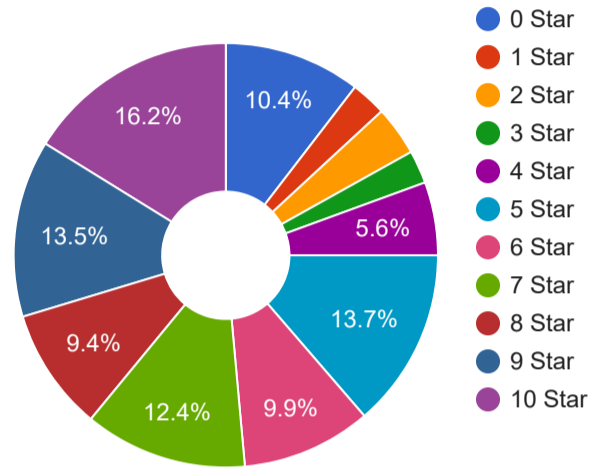

Avarage Ratings in Pie Chart

Avarage Report

Student's Computer Facilities Ratings

Sl	Question	AVG
1	Timings of Computer Lab	6.22
2	Adequacy of Softwares loaded on PC	6.07
3	Internet Facility	6.43
4	Language Laboratory	5.79
Average		6.13

Avarage Ratings in Pie Chart

Avarage Report

Student's General Observations Ratings

Sl	Question	AVG
1	Effectiveness of delivery of lectures	7.73
2	Availability of Faculty after class hours for guidance	7.28
3	Transparency & Fairness of Evaluation System/Internal Examinations	7.46
4	Completion of course on time	7.5
5	Degree of Satisfaction with Conference & Seminars	7.23
6	Conduct of Educational Visits	6.26
7	Career Counselling	6.09
Average		7.08